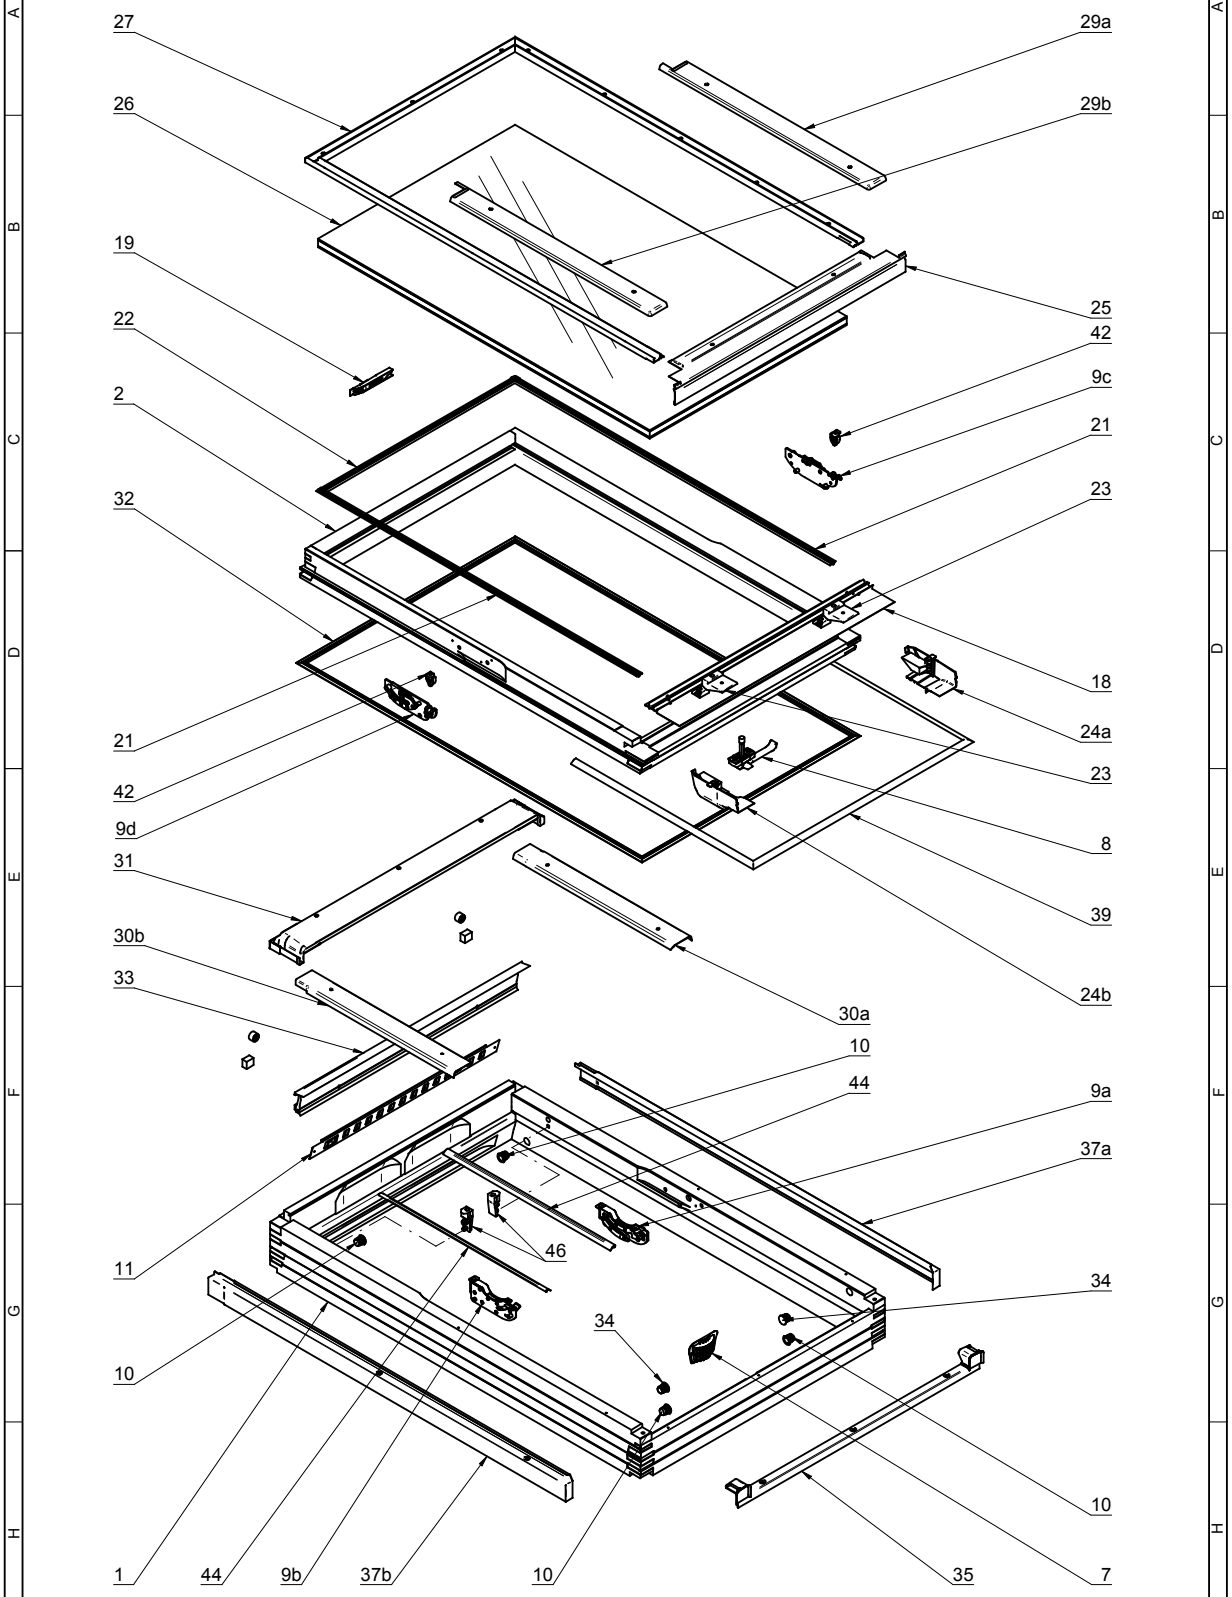

FTP-V, FTP-W

List of parts FTP-V, FTP-W

Part no.	Part 's name
1	Window's frame
2	Sash
7	Block for handle
8	Handle
9a	Left hinge- frame
9b	Right hinge-frame
9c	Left hinge-sash
9d	Right hinge-sash
10	Bolt cork
11	Ventilation flap
18	Condensation seal
19	Bolt with guide
21	Under pane seal -side
22	Under pane seal -top
23	Under pane bracket
24 a	Sash stopper- left
24 b	Sash stopper- right
25	Bottom profile pressing down the pane
26	Glazing unit
27	Profile pressing down the pane – complete
29 a	Trapezoid cover profile-left bottom
29 b	Trapezoid cover profile-right bottom
30 a	Trapezoid cover profile-left top
30 b	Trapezoid cover profile-right top
31	Hood
33	PVC-top slat
34	Frame's slide
35	Lower frame cover profile with stoppers
37 a	Side frame cover profile-left
37 b	Side frame cover profile-right
39	Clinging seal of sash
42	Expanding pin
44	Clinging seal of frame
46	Catch of covering profile
47	Hood's peg