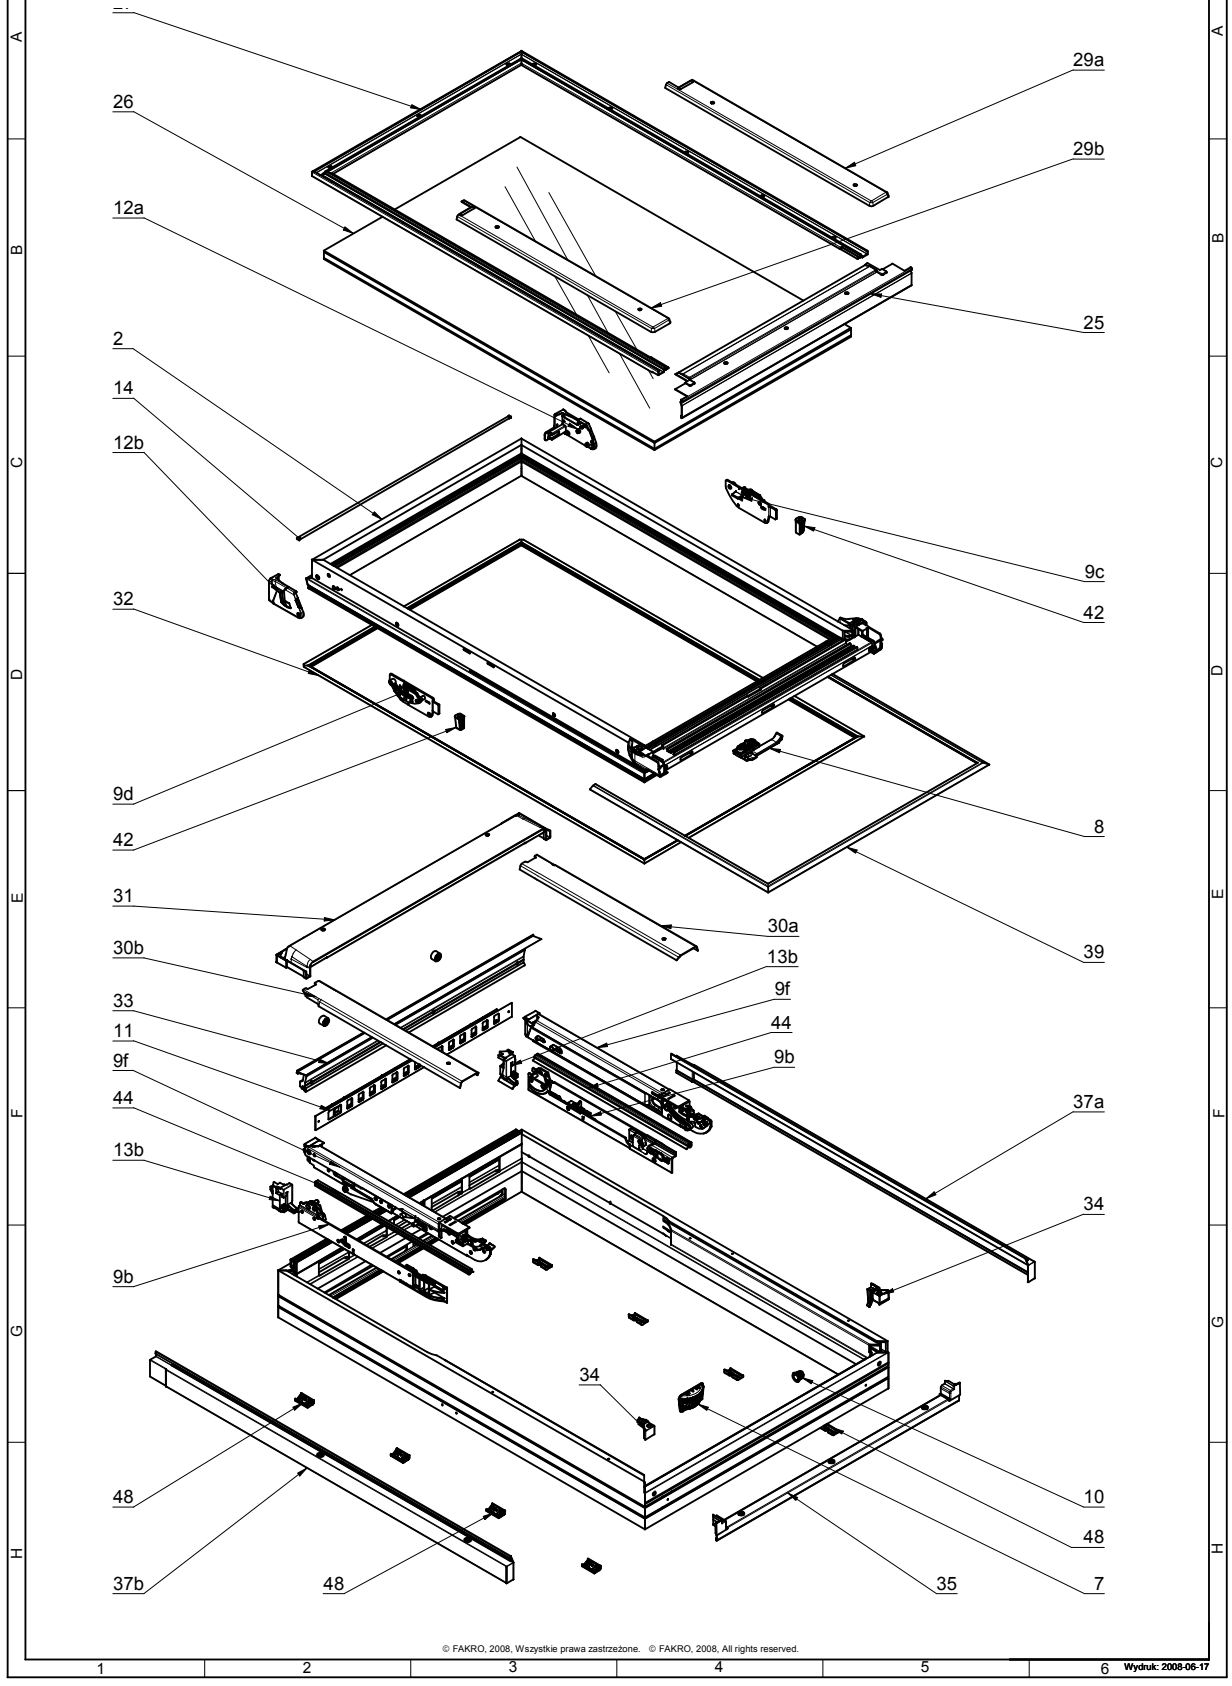

FPP - preSelect

List of parts FPP preSelect

Part no.	Part 's name	Part no.	Part 's name
1	Frame	31	Hood
2	Sash	32	Border seal
7	Block for handle	33	PVC-top slat
8	Handle Fakro 2000	34	Frame's slide
9a	Left hinge-frame	35	Bottom frame cover profile
9b	Right hinge-frame	36a	Frame stopper- left
9c	Left hinge-shash	36b	Frame stopper- right
9d	Right hinge-shash	37a	Side frame cover profile-left
9e	Left bearing arm of hinge	37b	Side frame cover profile-right
9f	Right bearing arm of hinge	38	Side seal
10	Bolt cork	39	Clinging seal
11	Ventilation flap	40	Clinging seal frame corner
12a	Left catch of the sash mechanism	41	Bottom clinging seal of the PVC profile
12b	Right catch of the sash mechanism	42	Expanding pin of the hinge
13a	Corner of the frame- left	43	Top clinging seal of the PVC profile
13b	Corner of the frame-right	44	Side seal of the bearing arm of hinge
14	Coupling rod	45	Distance sleeve
18	Condensation seal		
19a	Bolt-left		
19b	Bolt-right		
20	Bolt-guide		
21	Under pane seal -side		
22	Under pane seal -top		
23	Under pane bracket		
24a	Sash stopper - left		
24b	Sash stopper - right		
25	Profile pressing down the pane		
26	Glazing unit		
27a	Profile AL -left		
27b	Profile AL-right		
28	Profile top		
29a	Trapezoid cover profile-left bottom		
29b	Trapezoid cover profile-right bottom		
30a	Trapezoid cover profile-left top		
30b	Trapezoid cover profile-right top		